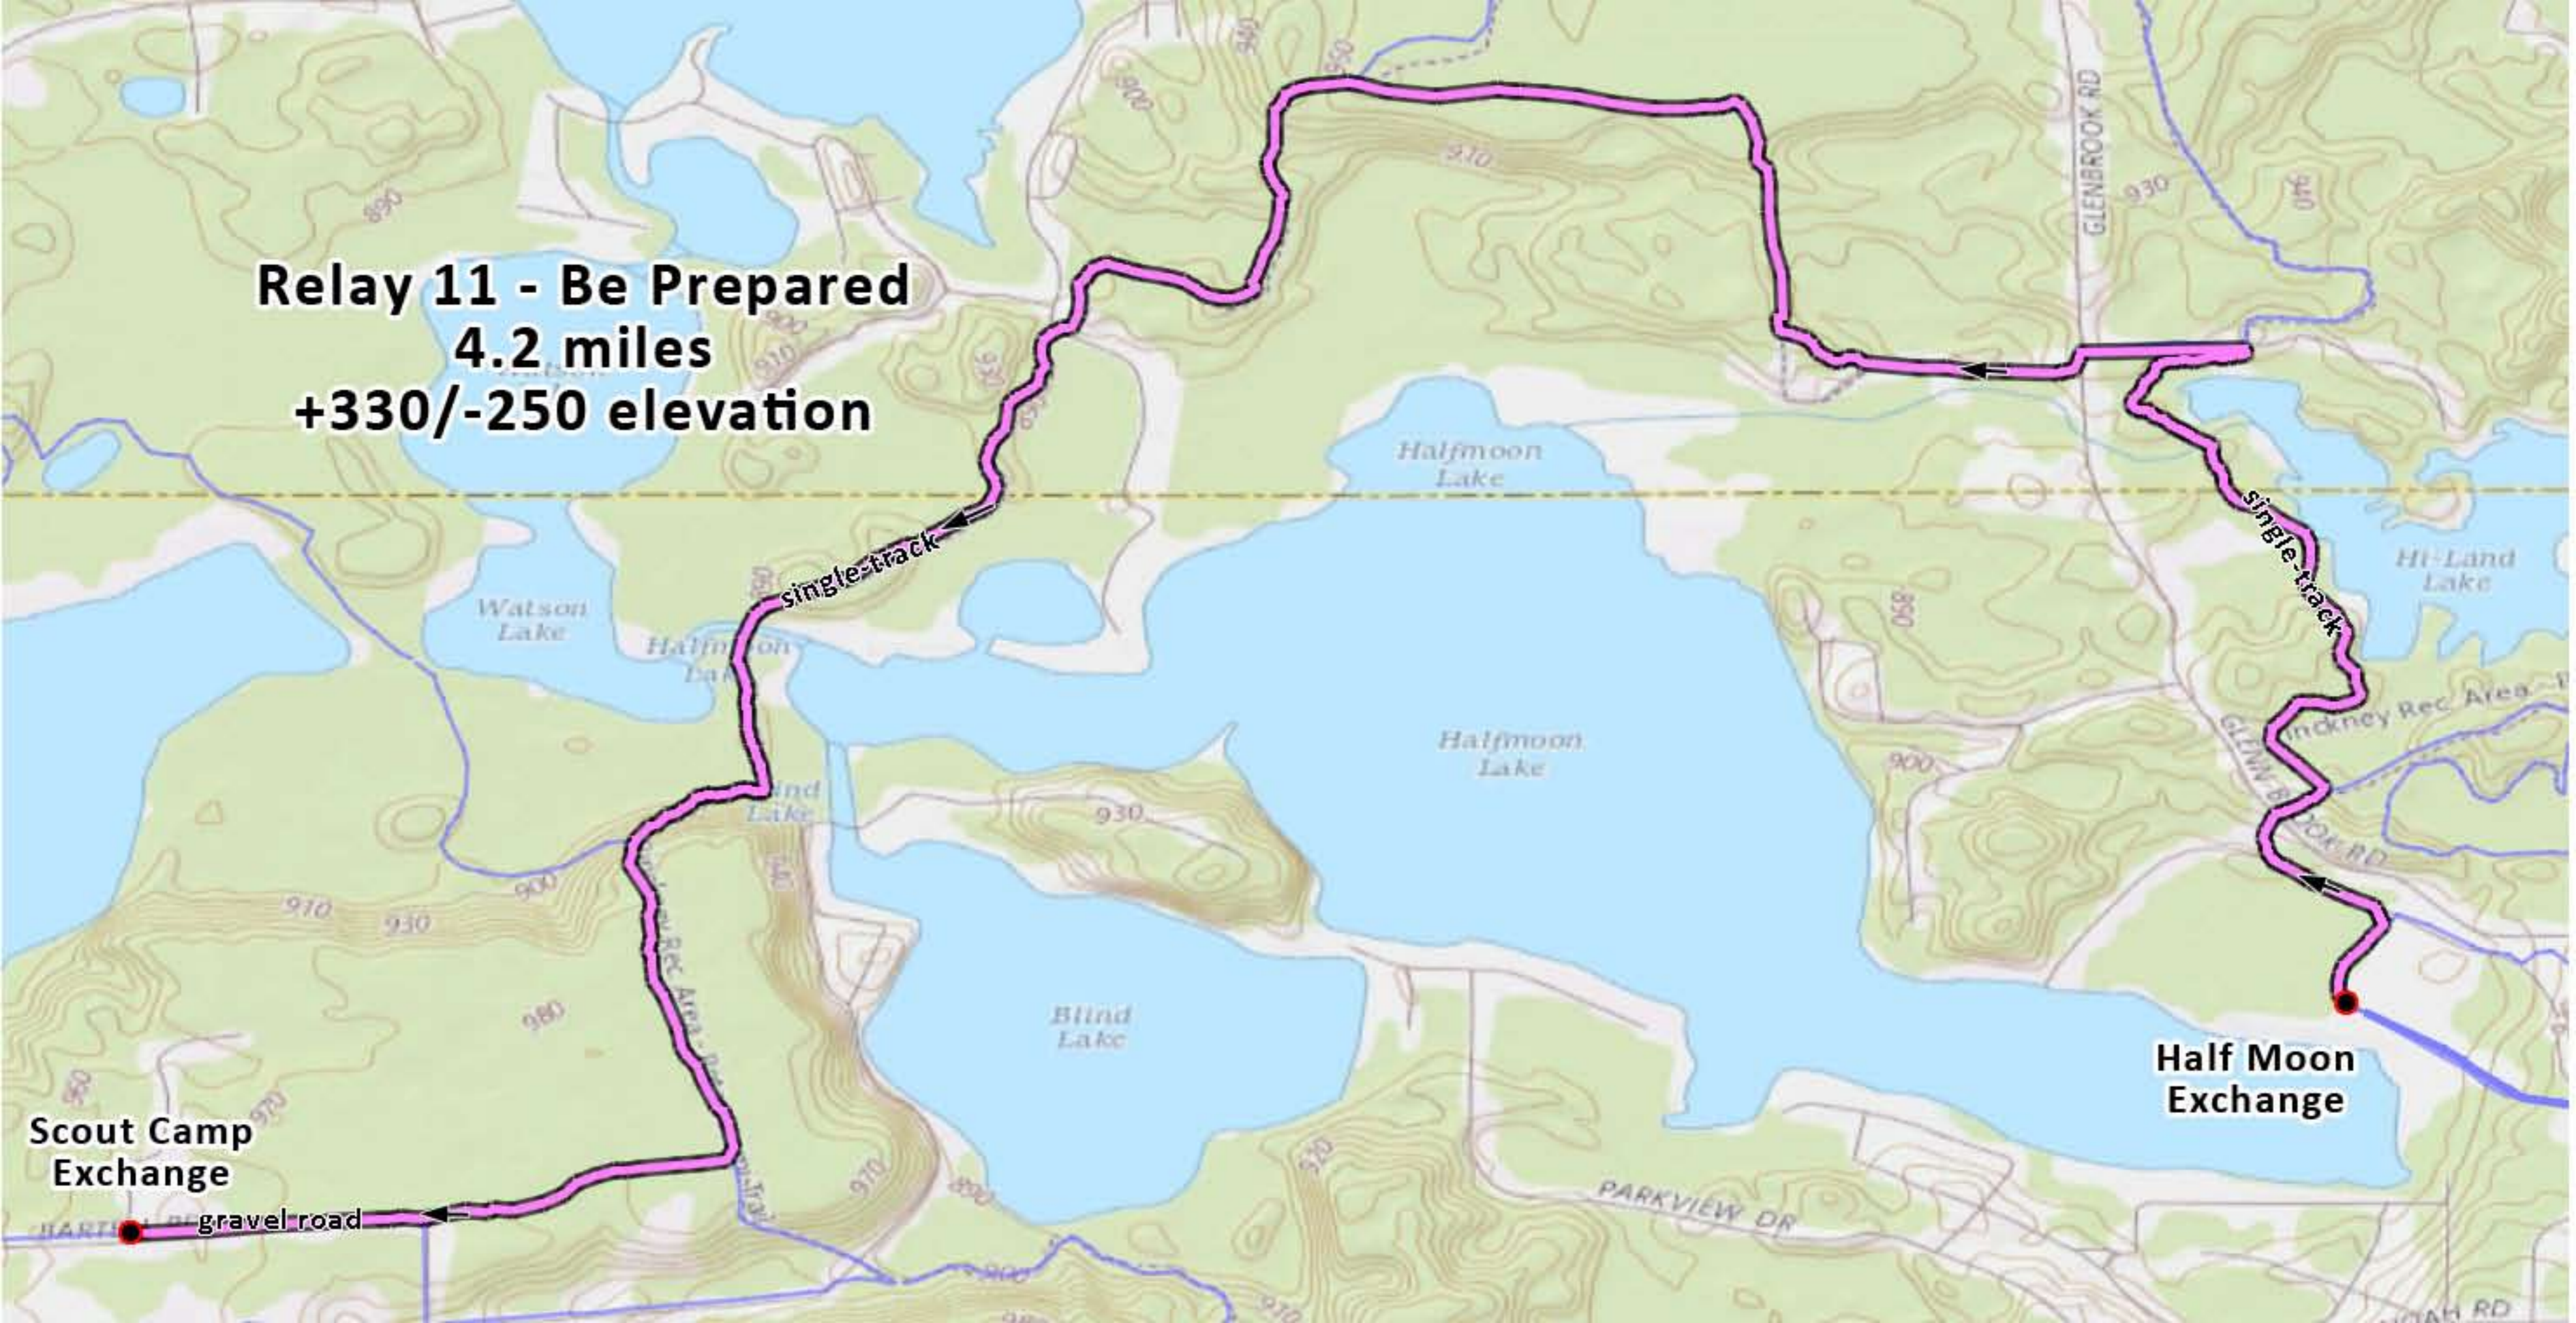

Relay 11 - Be Prepared
4.2 miles
+330/-250 elevation

Scout Camp Exchange

Half Moon Exchange

gravel road

single-track

single-track

GLENBROOK RD

PARKVIEW DR

GLENBROOK RD

Watson Lake

Halfmoon Lake

Halfmoon Lake

Blind Lake

Hi-Land Lake

Indkney Rec Area