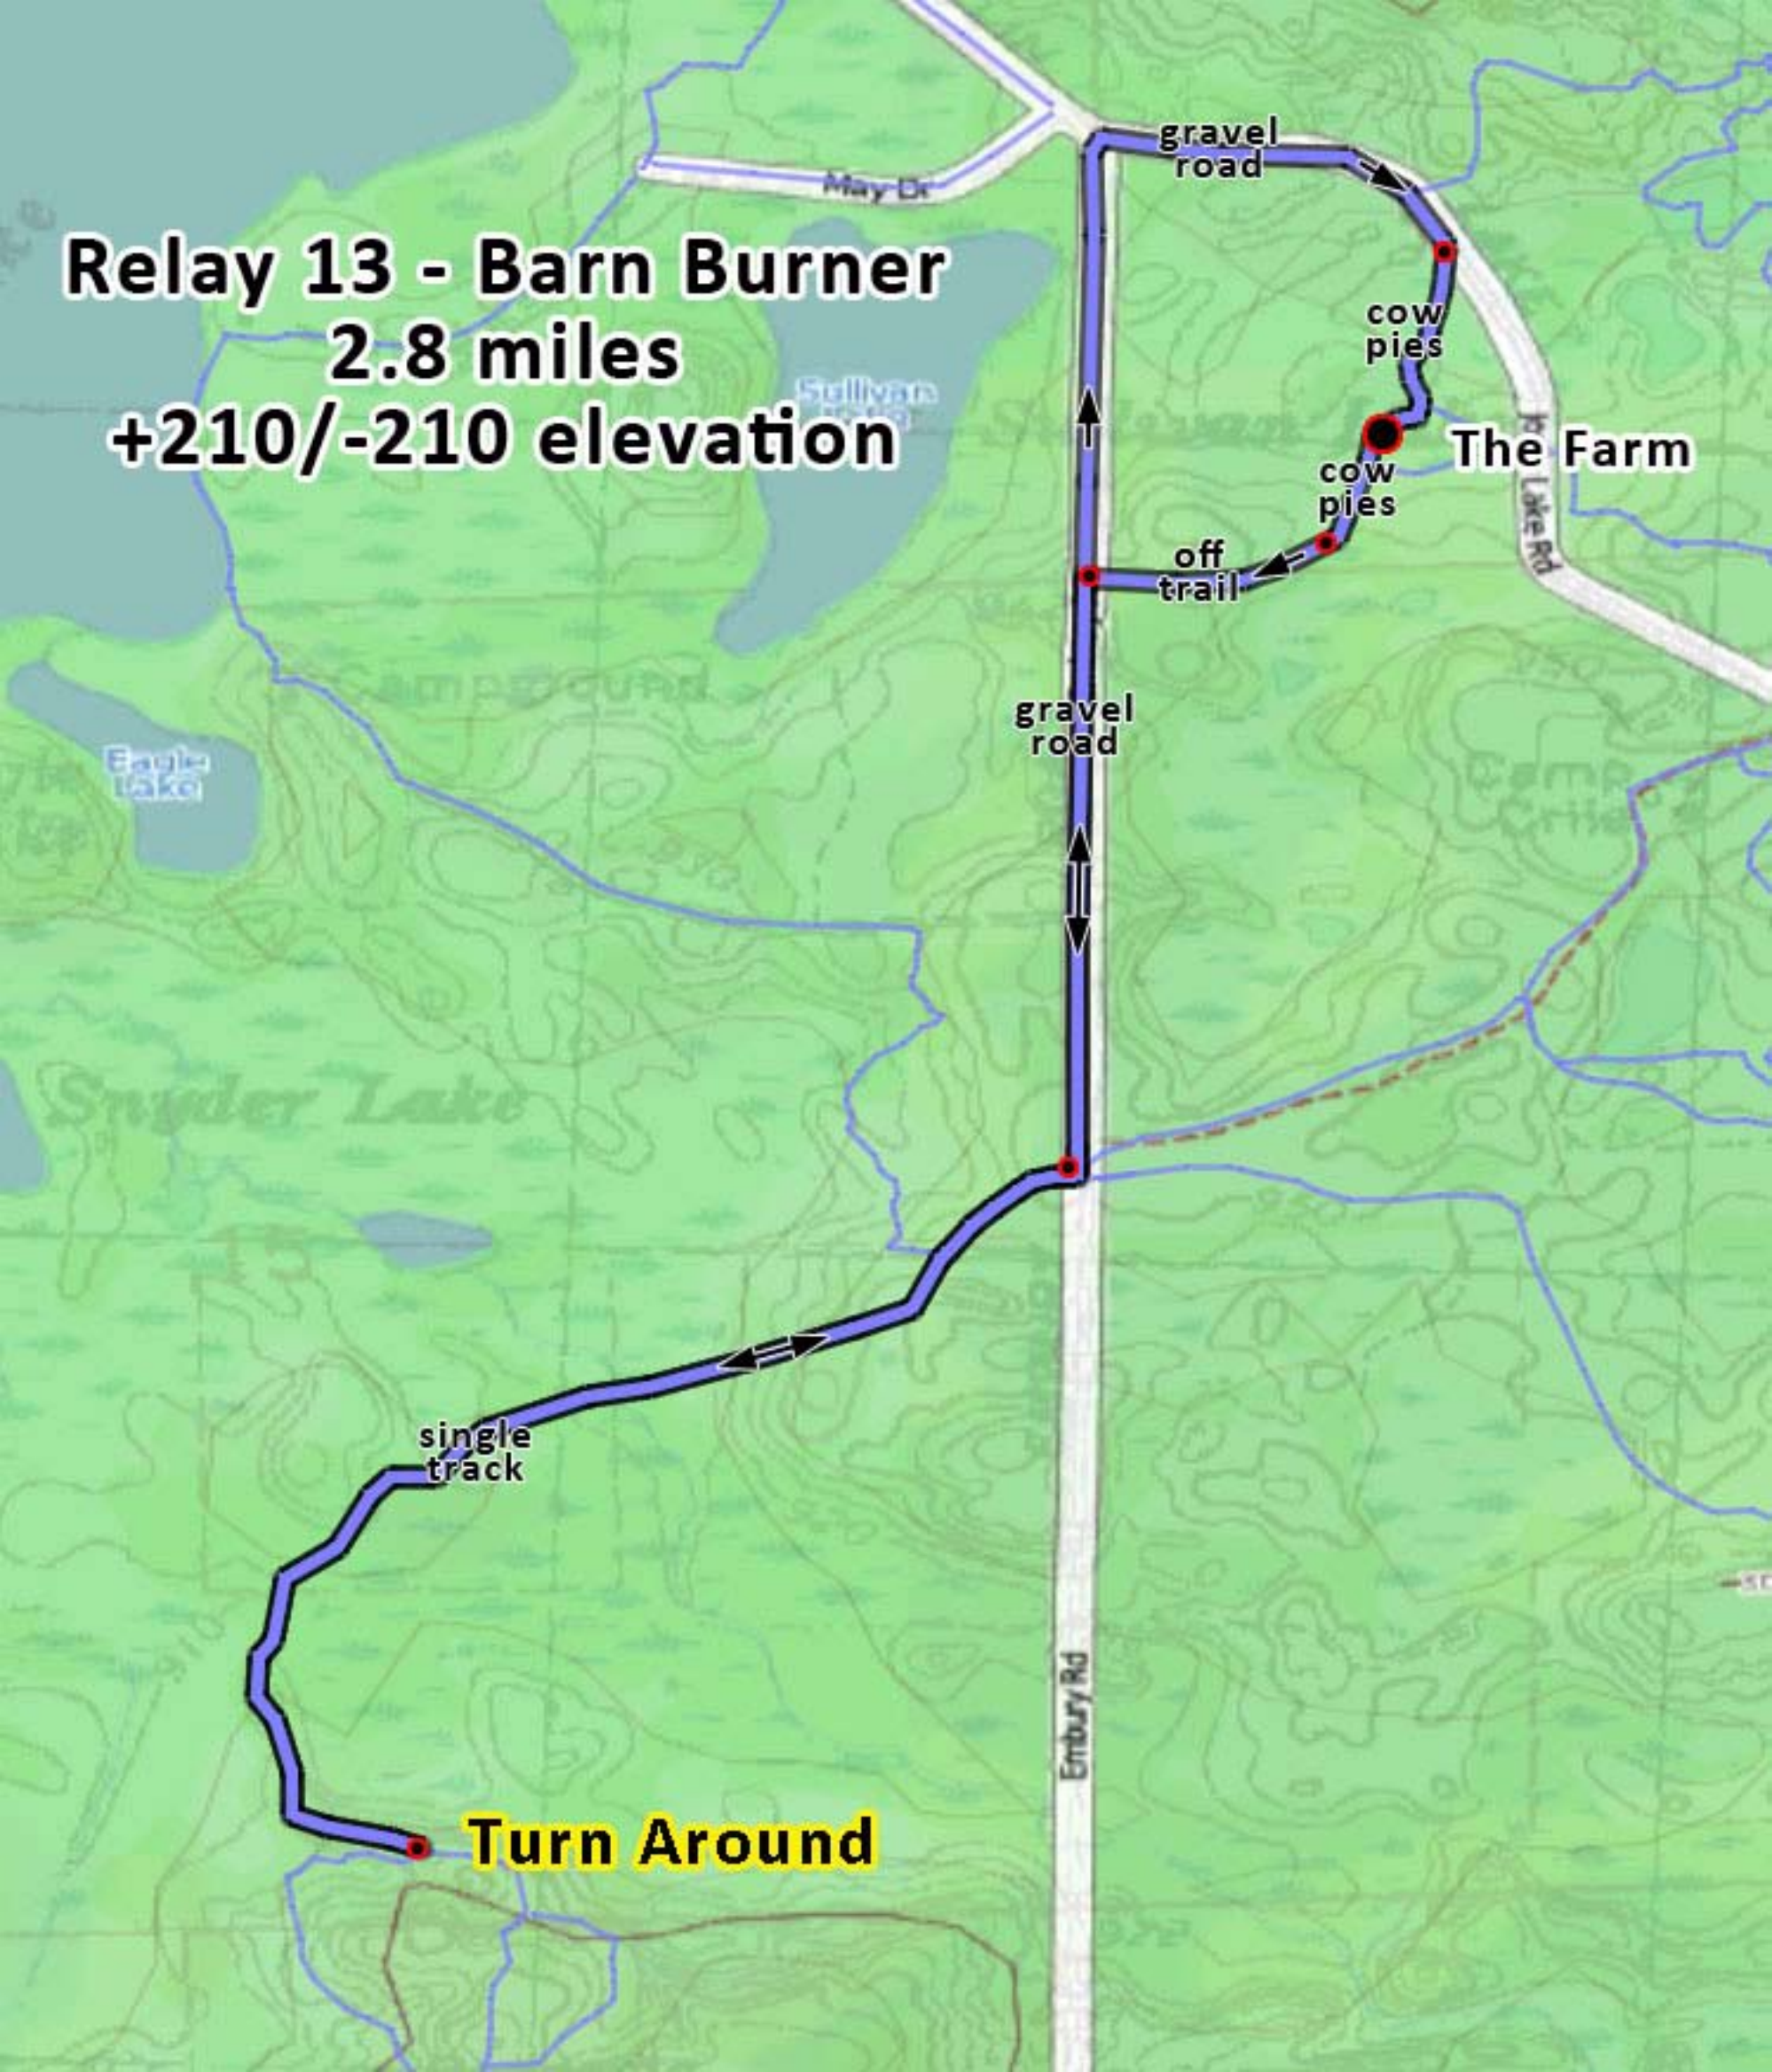

Relay 13 - Barn Burner
2.8 miles
+210/-210 elevation

gravel road

May Dr

cow pies

The Farm

cow pies

off trail

gravel road

Eagle Lake

Snyder Lake

single track

Embury Rd

Turn Around